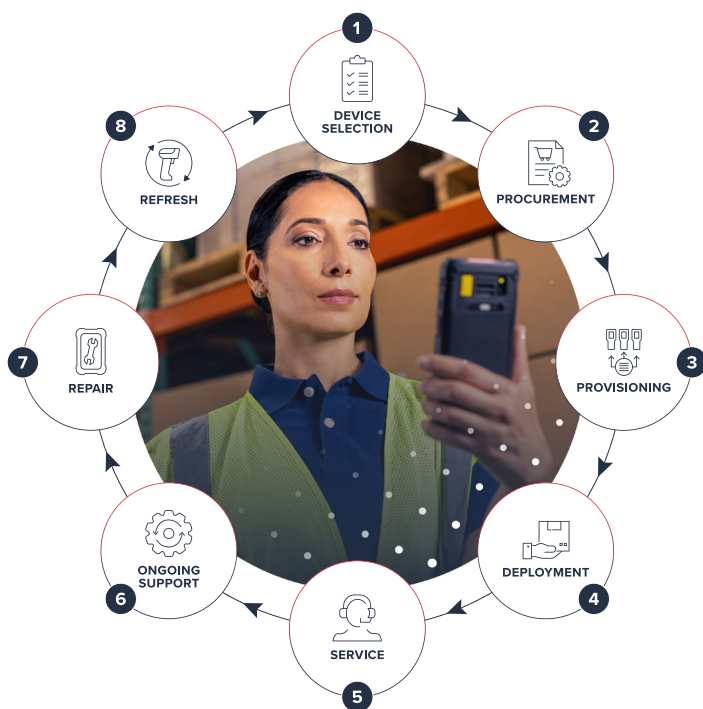

Simplifying Device Lifecycle Management

Abe360 provides comprehensive support and services throughout the lifecycle of all of your mobile assets. By leveraging a standardized Enterprise Mobile Management (EMM) platform, Abe360 simplifies end-to-end management of tablets, scanners, printers, mobile computers, and other devices.

From device selection, configuration, staging and deployment to actionable reporting, OS maintenance, security patches, RMA support and beyond, Abe360 enables full control of all of your devices from a single, unified platform.

1. DEVICE SELECTION

Our team recommends optimal devices based on industry and application.

2. PROCUREMENT

Our experts streamline procurement, empowering IT teams with data-driven choices.

3. PROVISIONING

AbeTech ensures devices are fully optimized and customized to meet your specific needs.