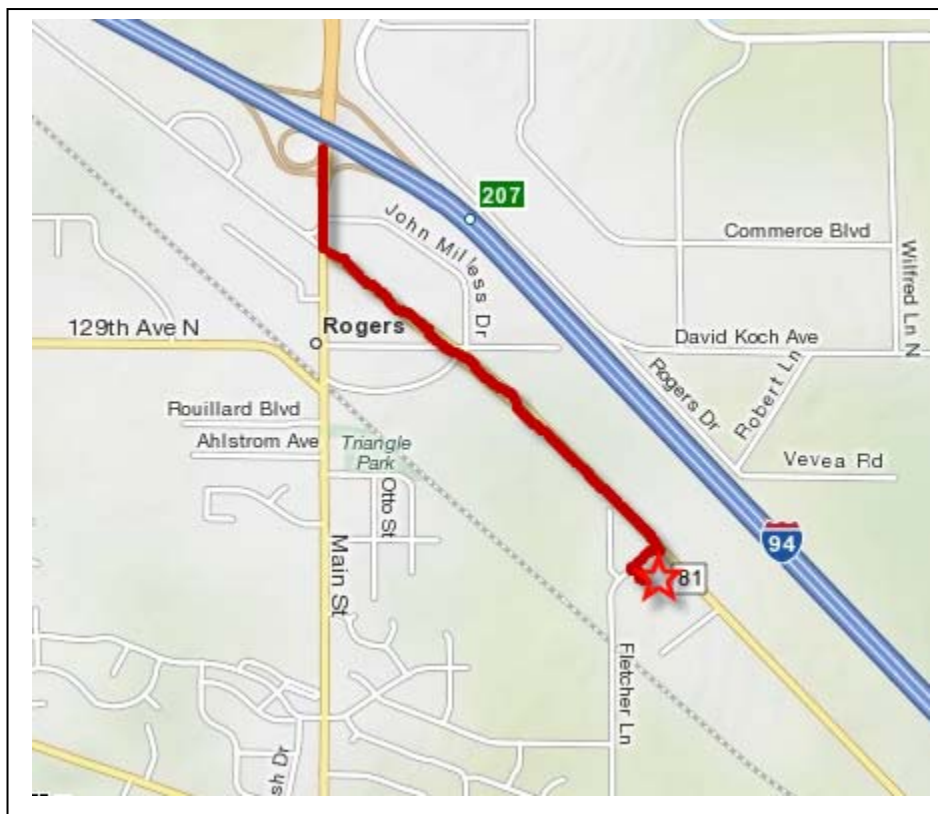

12560 Fletcher Lane Suite 100 Rogers, MN 55374 Toll Free: 800.478.8644 Tel: 763.428.3170 Fax: 763.428.3166 www.abetech.com

AbeTech Headquarters:

12560 Fletcher Lane, Suite 100
Rogers, MN 55374

Toll-free: 800.478.8644
Local: 763.428.3170
Fax: 763.428.3166

Email: staff@abetech.com
To Place an Order: 866.226.3848 / 763.428.5937
Technical Support: 800.868.5838 / 763.428.1279

Directions from Airport (from the South):

- West on I-494 for approximately 30 miles
- At the I-694 / I-494 / I-94 Interchange, follow I-94 West as if going to St. Cloud
- Take Exit 207 and follow the Rogers ramp
- Turn Left / South at the top of the ramp onto County Road 101
- Follow County Road 101 / County Road 81 through Rogers
- Turn Right onto Fletcher Lane
- Take first Left into AbeTech parking lot